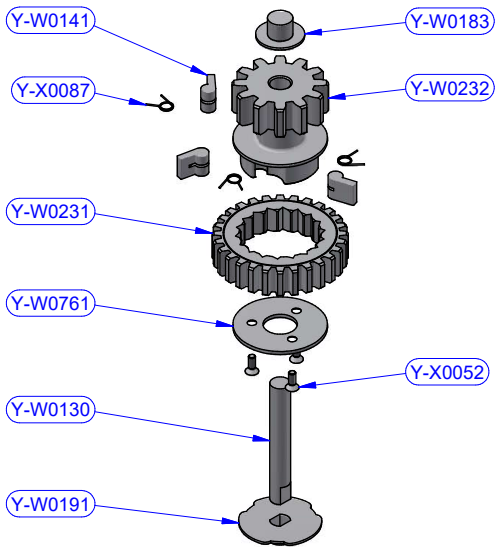

PART LIST			
CODE	DESCRIPTION	MATERIAL	Q.TY
Y-W0003	Upper cap	S.Steel	1
Y-W0006	Upper ring washer	Plastic	1
Y-W0017	Stripper	Plastic	1
Y-W0143	ST plug	Plastic	5
Y-W0158	Skirt	Aluminium	1
Y-W0721	Opening Tool	S.Steel	1
Y-W0913	Self-tailing arm	Aluminium	1
Y-W0922	Upper disk	Aluminium	1
Y-W1020	Cylinder pin	S.Steel	2
Y-WA308	Drum	Various	1
Y-WA314	Main shaft assy	Various	1
Y-WA321	Base + Gears assy	Various	1
Y-X0057	Screw	S.Steel	1

Y-WA308 - PART LIST			
CODE	DESCRIPTION	MATERIAL	Q.TY
SFT000	Torlon ball	Torlon	57
Y-W0041	ST central disk	Aluminium	1
Y-W0047	ST lower disk	Aluminium	1
Y-W0049	ST disk bush	Plastic	4
Y-WA002	ST-spring assy	S.Steel	4
Y-WA234	Drum	Various	1
Y-X0051	Screw	S.Steel	1
Y-X0070	Screw	S.Steel	4
Y-X0072	S.Steel washer	S.Steel	4

Y-WA321 - PART LIST

CODE	DESCRIPTION	MATERIAL	Q.TY
B10637	Roller bearing	Plastic / S.Steel	2
Y-W0023	Bearing track	Plastic / S.Steel	1
Y-W1020	Cylinder pin	S.Steel	2
Y-W1033	S.steel washer	S.Steel	4
Y-WA312	Base + Stem	Various	1
Y-WA318	Gears kit	Various	1
Y-WA319	Gears kit	Various	1
Y-X0069	Screw	S.Steel	4

Y-WA314 - PART LIST			
CODE	DESCRIPTION	MATERIAL	Q.TY
B4219	Roller bearing	Plastic / S.Steel	1
B4234	Roller bearing	Plastic / S.Steel	1
Y-W0101	Half-ring	Brass	2
Y-W0107	Pipe spacer	Plastic	1
Y-W0121	Main shaft	S.Steel	1
Y-W0132	S.Steel washer	S.Steel	1
Y-W0141	Pawl	S.Steel	2
Y-W0151	Shaft cap	Plastic	1
Y-W0230	Gear "A2"	Bronze	1
Y-X0060	Screw	S.Steel	1
Y-X0087	Torsion spring	S.Steel	2