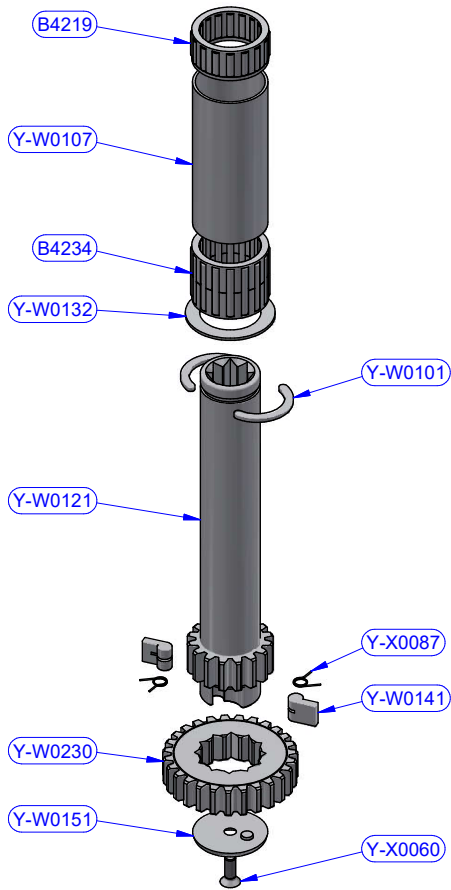

PART LIST			
CODE	DESCRIPTION	MATERIAL	Q.TY
Y-W0003	Upper cap	S.Steel	1
Y-W0006	Upper ring washer	Plastic	1
Y-W0017	Stripper	Plastic	1
Y-W0143	ST plug	Plastic	5
Y-W0158	Skirt	Aluminium	1
Y-W0721	Opening Tool	S.Steel	1
Y-W0913	Self-tailing arm	Aluminium	1
Y-W0922	Upper disk	Aluminium	1
Y-W1020	Cylinder pin	S.Steel	2
Y-WA308	Drum	Various	1
Y-WA314	Main shaft assy	Various	1
Y-WA321	Base + Gears assy	Various	1
Y-X0057	Screw	S.Steel	1

Y-WA308 - PART LIST			
CODE	DESCRIPTION	MATERIAL	Q.TY
SFT000	Torlon ball	Torlon	57
Y-W0041	ST central disk	Aluminium	1
Y-W0047	ST lower disk	Aluminium	1
Y-W0049	ST disk bush	Plastic	4
Y-WA002	ST-spring assy	S.Steel	4
Y-WA234	Drum	Various	1
Y-X0051	Screw	S.Steel	1
Y-X0070	Screw	S.Steel	4
Y-X0072	S.Steel washer	S.Steel	4

Y-WA321 - PART LIST

CODE	DESCRIPTION	MATERIAL	Q.TY
B10637	Roller bearing	Plastic / S.Steel	2
Y-W0023	Bearing track	Plastic / S.Steel	1
Y-W1020	Cylinder pin	S.Steel	2
Y-W1033	S.steel washer	S.Steel	4
Y-WA312	Base + Stem	Various	1
Y-WA318	Gears kit	Various	1
Y-WA319	Gears kit	Various	1
Y-X0069	Screw	S.Steel	4

Y-WA314 - PART LIST			
CODE	DESCRIPTION	MATERIAL	Q.TY
B4219	Roller bearing	Plastic / S.Steel	1
B4234	Roller bearing	Plastic / S.Steel	1
Y-W0101	Half-ring	Brass	2
Y-W0107	Pipe spacer	Plastic	1
Y-W0121	Main shaft	S.Steel	1
Y-W0132	S.Steel washer	S.Steel	1
Y-W0141	Pawl	S.Steel	2
Y-W0151	Shaft cap	Plastic	1
Y-W0230	Gear "A2"	Bronze	1
Y-X0060	Screw	S.Steel	1
Y-X0087	Torsion spring	S.Steel	2