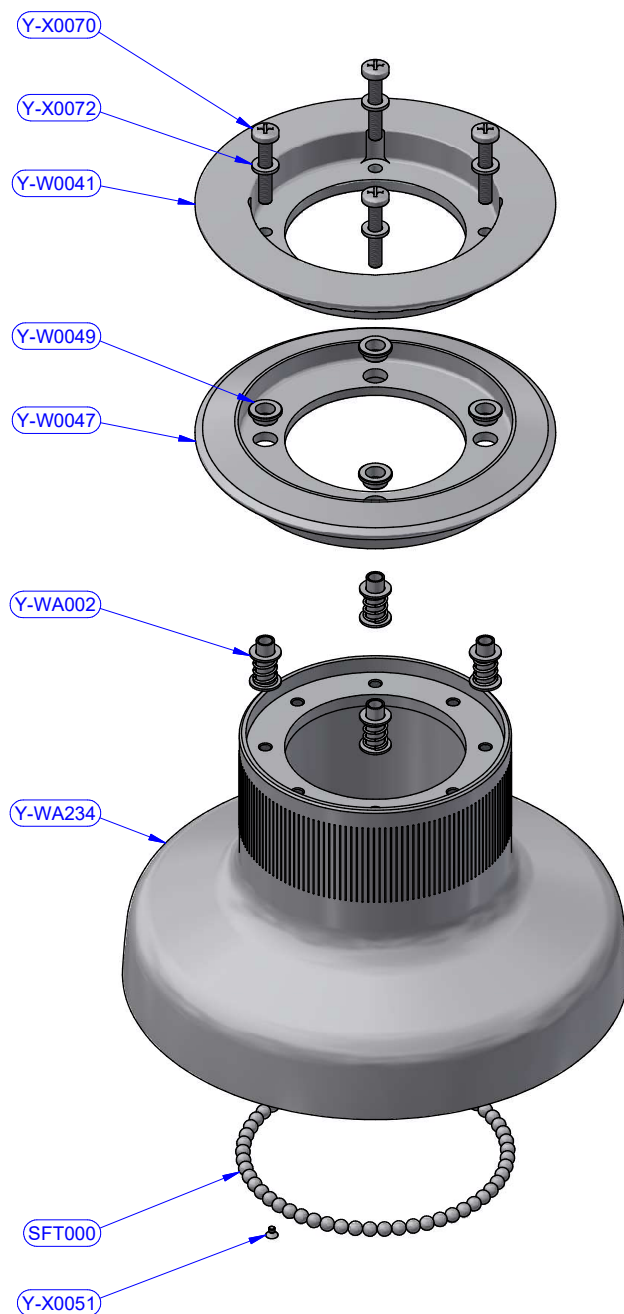

PART LIST			
CODE	DESCRIPTION	MATERIAL	Q.TY
Y-W0003	Upper cap	S.Steel	1
Y-W0006	Upper ring washer	Plastic	1
Y-W0017	Stripper	Plastic	1
Y-W0143	ST plug	Plastic	5
Y-W0158	Skirt	Aluminium	1
Y-W0721	Opening Tool	S.Steel	1
Y-W0913	Self-tailing arm	Aluminium	1
Y-W0922	Upper disk	Aluminium	1
Y-W1020	Cylinder pin	S.Steel	2
Y-WA308	Drum	Various	1
Y-WA314	Main shaft assy	Various	1
Y-WA321	Base + Gears assy	Various	1
Y-X0057	Screw	S.Steel	1

Y-WA308 - PART LIST			
CODE	DESCRIPTION	MATERIAL	Q.TY
SFT000	Torlon ball	Torlon	57
Y-W0041	ST central disk	Aluminium	1
Y-W0047	ST lower disk	Aluminium	1
Y-W0049	ST disk bush	Plastic	4
Y-WA002	ST-spring assy	S.Steel	4
Y-WA234	Drum	Various	1
Y-X0051	Screw	S.Steel	1
Y-X0070	Screw	S.Steel	4
Y-X0072	S.Steel washer	S.Steel	4

Y-WA321 - PART LIST

CODE	DESCRIPTION	MATERIAL	Q.TY
B10637	Roller bearing	Plastic / S.Steel	2
Y-W0023	Bearing track	Plastic / S.Steel	1
Y-W1020	Cylinder pin	S.Steel	2
Y-W1033	S.steel washer	S.Steel	4
Y-WA312	Base + Stem	Various	1
Y-WA318	Gears kit	Various	1
Y-WA319	Gears kit	Various	1
Y-X0069	Screw	S.Steel	4

Y-WA314 - PART LIST			
CODE	DESCRIPTION	MATERIAL	Q.TY
B4219	Roller bearing	Plastic / S.Steel	1
B4234	Roller bearing	Plastic / S.Steel	1
Y-W0101	Half-ring	Brass	2
Y-W0107	Pipe spacer	Plastic	1
Y-W0121	Main shaft	S.Steel	1
Y-W0132	S.Steel washer	S.Steel	1
Y-W0141	Pawl	S.Steel	2
Y-W0151	Shaft cap	Plastic	1
Y-W0230	Gear "A2"	Bronze	1
Y-X0060	Screw	S.Steel	1
Y-X0087	Torsion spring	S.Steel	2