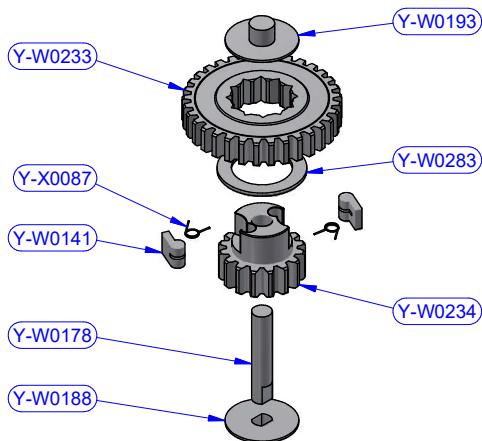

Y-WA308 - PART LIST			
CODE	DESCRIPTION	MATERIAL	Q.TY
SFT000	Torlon ball	Torlon	57
Y-W0041	ST central disk	Aluminium	1
Y-W0047	ST lower disk	Aluminium	1
Y-W0049	ST disk bush	Plastic	4
Y-WA002	ST-spring assy	S.Steel	4
Y-WA234	Drum	Various	1
Y-X0051	Screw	S.Steel	1
Y-X0070	Screw	S.Steel	4
Y-X0072	S.Steel washer	S.Steel	4

Y-WA321 - PART LIST

CODE	DESCRIPTION	MATERIAL	Q.TY
B10637	Roller bearing	Plastic / S.Steel	2
Y-W0023	Bearing track	Plastic / S.Steel	1
Y-W1020	Cylinder pin	S.Steel	2
Y-W1033	S.steel washer	S.Steel	4
Y-WA312	Base + Stem	Various	1
Y-WA318	Gears kit	Various	1
Y-WA319	Gears kit	Various	1
Y-X0069	Screw	S.Steel	4

Y-WA314 - PART LIST			
CODE	DESCRIPTION	MATERIAL	Q.TY
B4219	Roller bearing	Plastic / S.Steel	1
B4234	Roller bearing	Plastic / S.Steel	1
Y-W0101	Half-ring	Brass	2
Y-W0107	Pipe spacer	Plastic	1
Y-W0121	Main shaft	S.Steel	1
Y-W0132	S.Steel washer	S.Steel	1
Y-W0141	Pawl	S.Steel	2
Y-W0151	Shaft cap	Plastic	1
Y-W0230	Gear "A2"	Bronze	1
Y-X0060	Screw	S.Steel	1
Y-X0087	Torsion spring	S.Steel	2

Y-WA318 - PART LIST			
CODE	DESCRIPTION	MATERIAL	Q.TY
Y-W0130	Gear axis	S.Steel	1
Y-W0141	Pawl	S.Steel	3
Y-W0183	Gear upper washer	Plastic	1
Y-W0191	Gear lower washer	Plastic	1
Y-W0231	Gear "B1"	Bronze	1
Y-W0232	Gear "B2"	Bronze	1
Y-W0761	Gear ring	S.Steel	1
Y-X0052	Screw	S.Steel	3
Y-X0087	Torsion spring	S.Steel	3