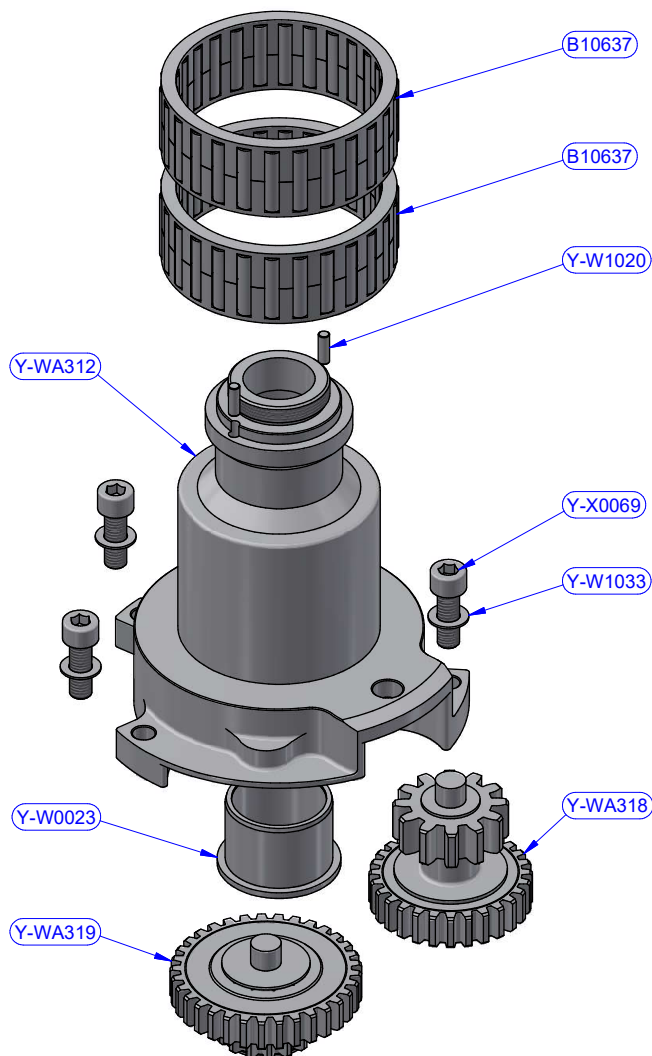

PART LIST			
CODE	DESCRIPTION	MATERIAL	Q.TY
Y-W0003	Upper cap	S.Steel	1
Y-W0006	Upper ring washer	Plastic	1
Y-W0017	Stripper	Plastic	1
Y-W0143	ST plug	Plastic	5
Y-W0158	Skirt	Aluminium	1
Y-W0721	Opening Tool	S.Steel	1
Y-W0913	Self-tailing arm	Aluminium	1
Y-W0922	Upper disk	Aluminium	1
Y-W1020	Cylinder pin	S.Steel	2
Y-WA308	Drum	Various	1
Y-WA314	Main shaft assy	Various	1
Y-WA321	Base + Gears assy	Various	1
Y-X0057	Screw	S.Steel	1

Y-WA308 - PART LIST			
CODE	DESCRIPTION	MATERIAL	Q.TY
SFT000	Torlon ball	Torlon	57
Y-W0041	ST central disk	Aluminium	1
Y-W0047	ST lower disk	Aluminium	1
Y-W0049	ST disk bush	Plastic	4
Y-WA002	ST-spring assy	S.Steel	4
Y-WA234	Drum	Various	1
Y-X0051	Screw	S.Steel	1
Y-X0070	Screw	S.Steel	4
Y-X0072	S.Steel washer	S.Steel	4

Y-WA321 - PART LIST

CODE	DESCRIPTION	MATERIAL	Q.TY
B10637	Roller bearing	Plastic / S.Steel	2
Y-W0023	Bearing track	Plastic / S.Steel	1
Y-W1020	Cylinder pin	S.Steel	2
Y-W1033	S.steel washer	S.Steel	4
Y-WA312	Base + Stem	Various	1
Y-WA318	Gears kit	Various	1
Y-WA319	Gears kit	Various	1
Y-X0069	Screw	S.Steel	4

Y-WA314 - PART LIST			
CODE	DESCRIPTION	MATERIAL	Q.TY
B4219	Roller bearing	Plastic / S.Steel	1
B4234	Roller bearing	Plastic / S.Steel	1
Y-W0101	Half-ring	Brass	2
Y-W0107	Pipe spacer	Plastic	1
Y-W0121	Main shaft	S.Steel	1
Y-W0132	S.Steel washer	S.Steel	1
Y-W0141	Pawl	S.Steel	2
Y-W0151	Shaft cap	Plastic	1
Y-W0230	Gear "A2"	Bronze	1
Y-X0060	Screw	S.Steel	1
Y-X0087	Torsion spring	S.Steel	2